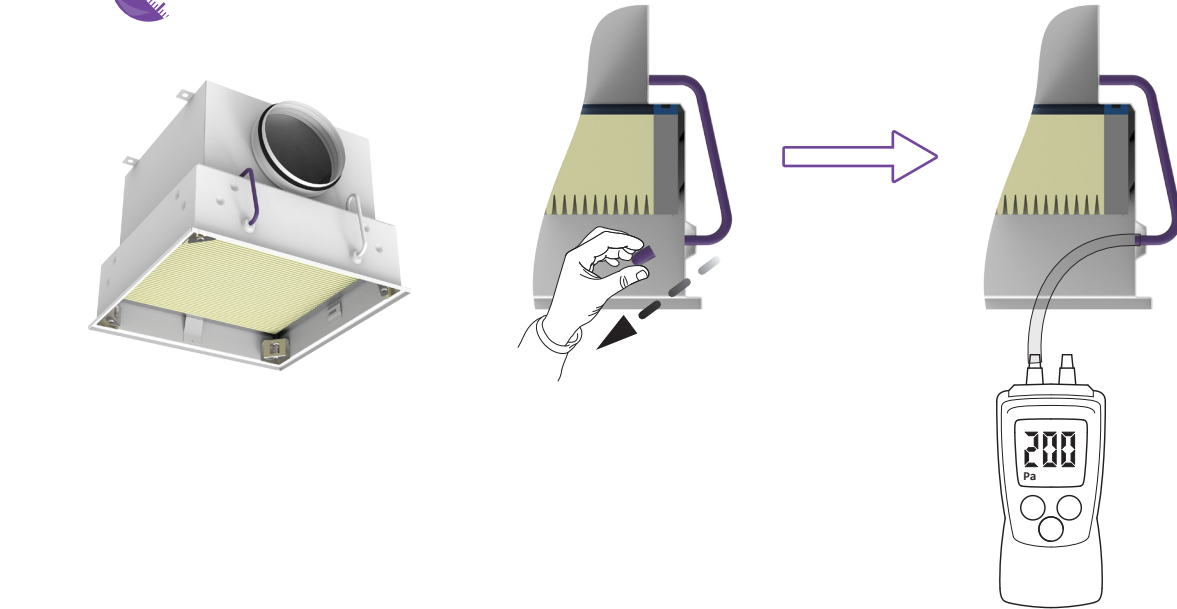

CFC-C, -B, -G, -R, -W

CFC-C, -B, -R, -W

Get In Touch

Call: 0845 6880112
 Email: info@adremit.co.uk

Our Address

Puravent, Adremit Limited, Unit 5a, Commercial Yard,
 Settle, North Yorkshire, BD24 9RH

-20°C ... +50°C