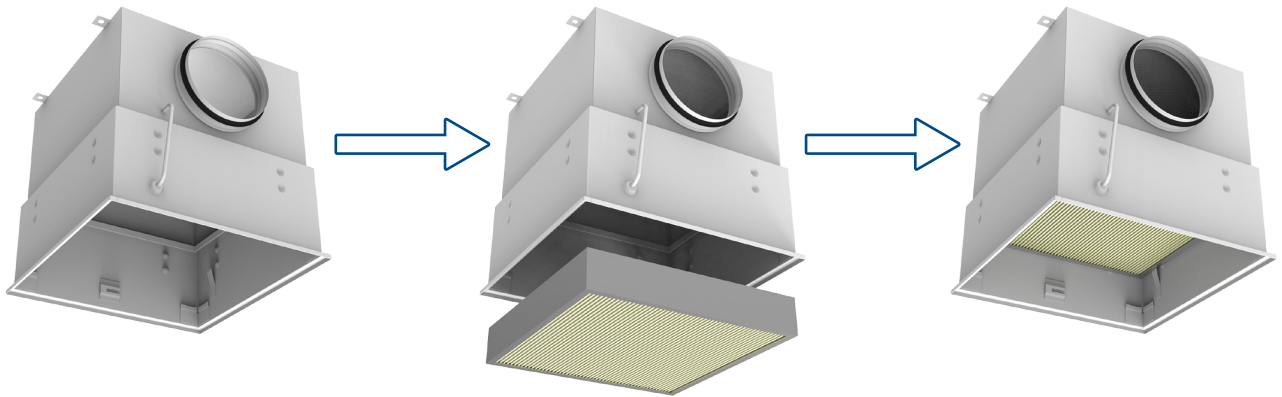

CFC-G

1.

2.

Get In Touch

Call: 0845 6880112
Email: info@adremit.co.uk

Our Address

Puravent, Adremit Limited, Unit 5a, Commercial Yard,
Settle, North Yorkshire, BD24 9RH