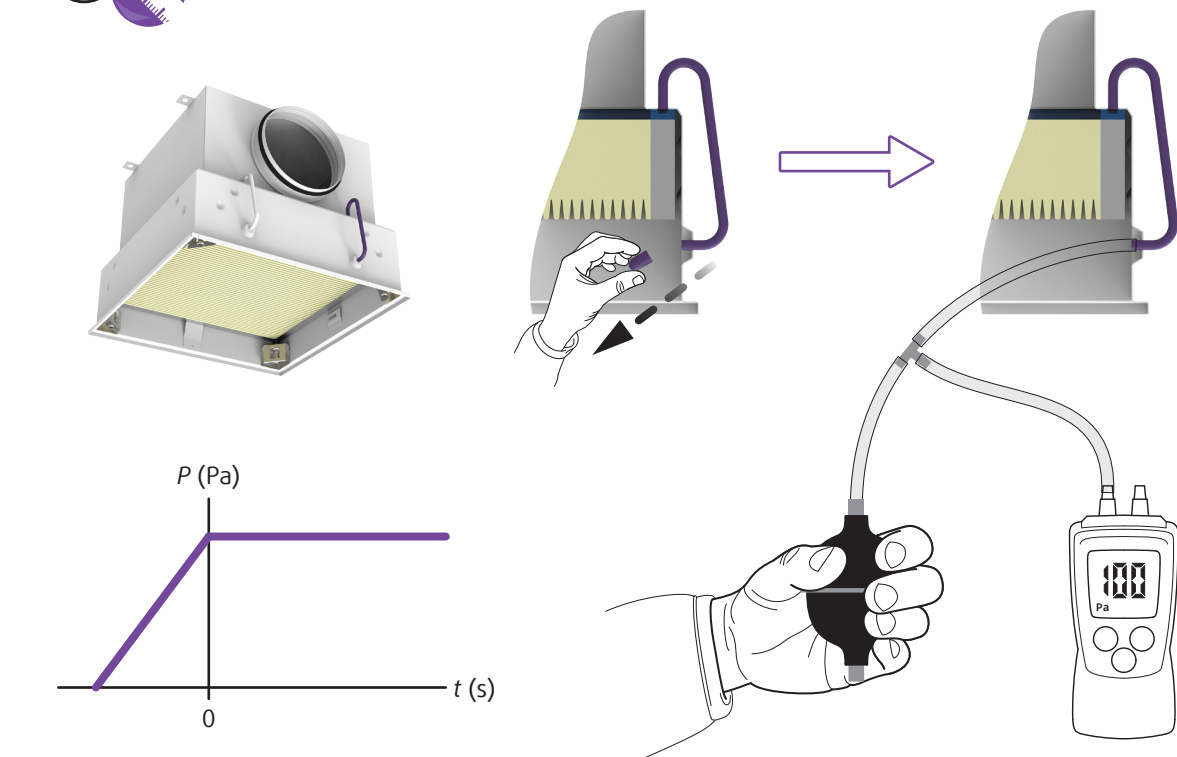

CFC-C, -B, -G, -R, -W

CFC-C, -B, -R, -W

Get In Touch

Call: 0845 6880112
 Email: info@adremit.co.uk

Our Address

Puravent, Adremit Limited, Unit 5a, Commercial Yard,
 Settle, North Yorkshire, BD24 9RH

-20°C ... +50°C