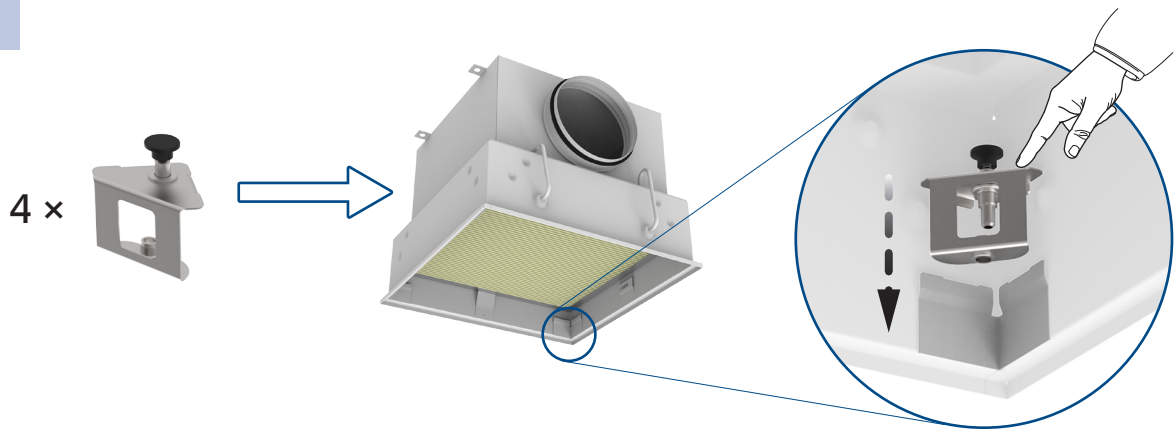

CFC-C, -B, -G, -R

+

CFC-PP, -SF

1.