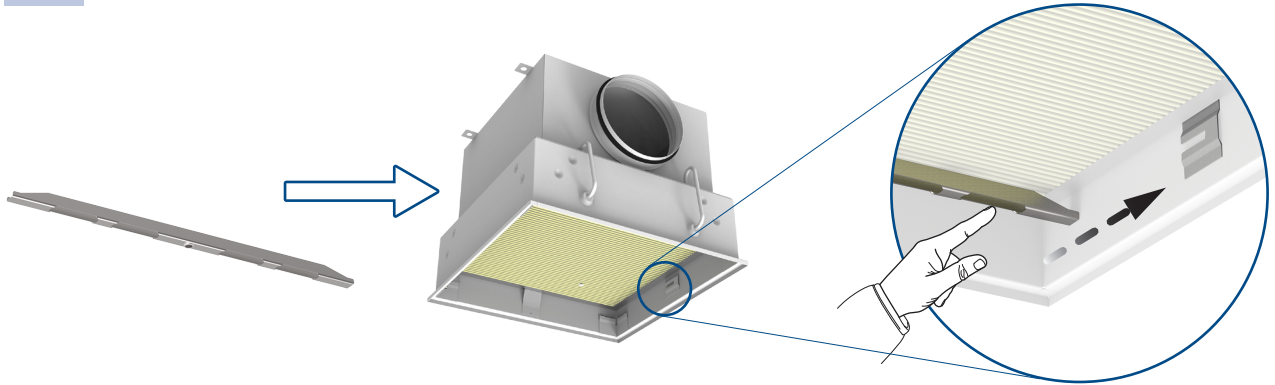

CFC-C, -B, -G, -R
+
CFC-AQ, -VR, -VN

1.