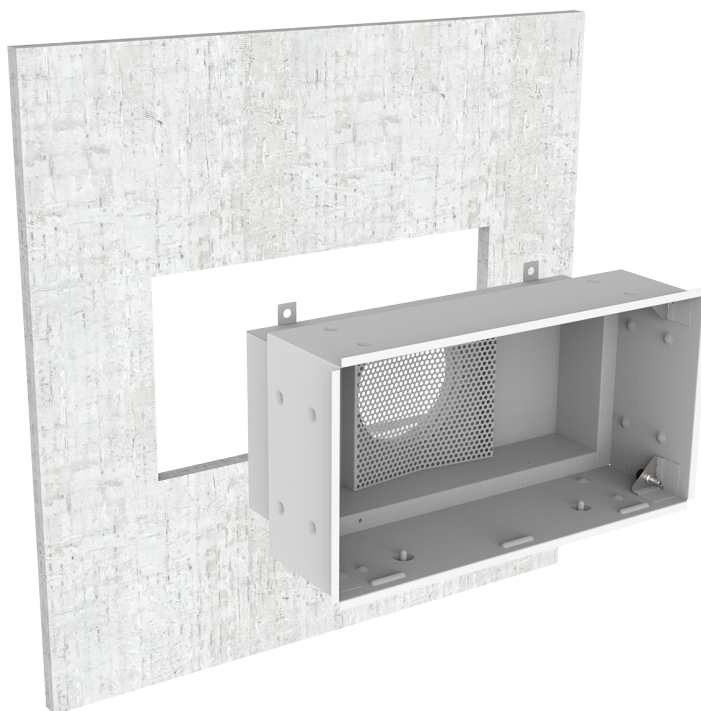

CFC-W

Get In Touch

Call: [0845 6880112](tel:08456880112)
Email: info@adremit.co.uk

Our Address

Puravent, Adremit Limited, Unit 5a, Commercial Yard,
Settle, North Yorkshire, BD24 9RH